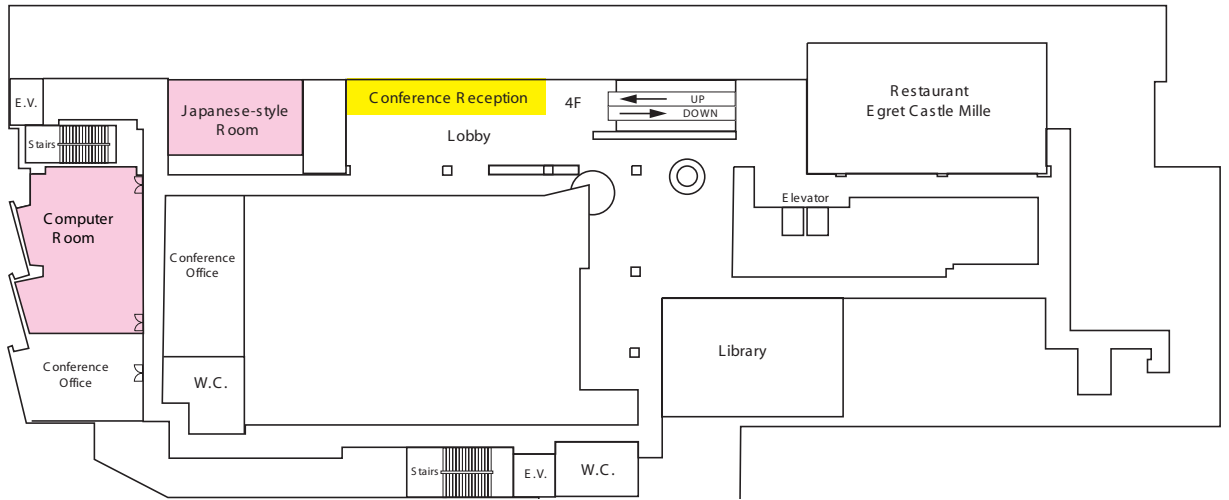

# Floor Map of E gret Himeji

## 4th-Floor / Conference Reception & Internet Lounge

## 3rd-Floor / I-messae Hall & Coffee Lounge

## B1st-Floor / Poster & Exhibition

Category	
<span style="display:inline-block; width:15px; height:15px; background-color:yellow;"></span>	Reception
<span style="display:inline-block; width:15px; height:15px; background-color:orange;"></span>	Conference Hall
<span style="display:inline-block; width:15px; height:15px; background-color:lightblue;"></span>	Poster
<span style="display:inline-block; width:15px; height:15px; background-color:lightgreen;"></span>	Exhibition
<span style="display:inline-block; width:15px; height:15px; background-color:pink;"></span>	Resting Space