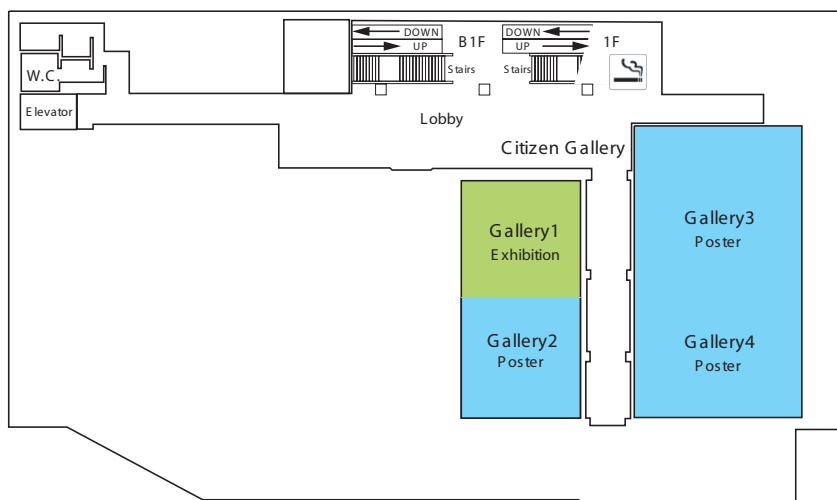

# Floor Map of E gret Himeji

## 4th-Floor / Conference Reception & Internet Lounge

## 3rd-Floor / I-messae Hall & Coffee Lounge

## B1st-Floor / Poster & Exhibition

Category	
<span style="display:inline-block; width:15px; height:15px; background-color:yellow;"></span>	Reception
<span style="display:inline-block; width:15px; height:15px; background-color:orange;"></span>	Conference Hall
<span style="display:inline-block; width:15px; height:15px; background-color:lightblue;"></span>	Poster
<span style="display:inline-block; width:15px; height:15px; background-color:lightgreen;"></span>	Exhibition
<span style="display:inline-block; width:15px; height:15px; background-color:pink;"></span>	Resting Space