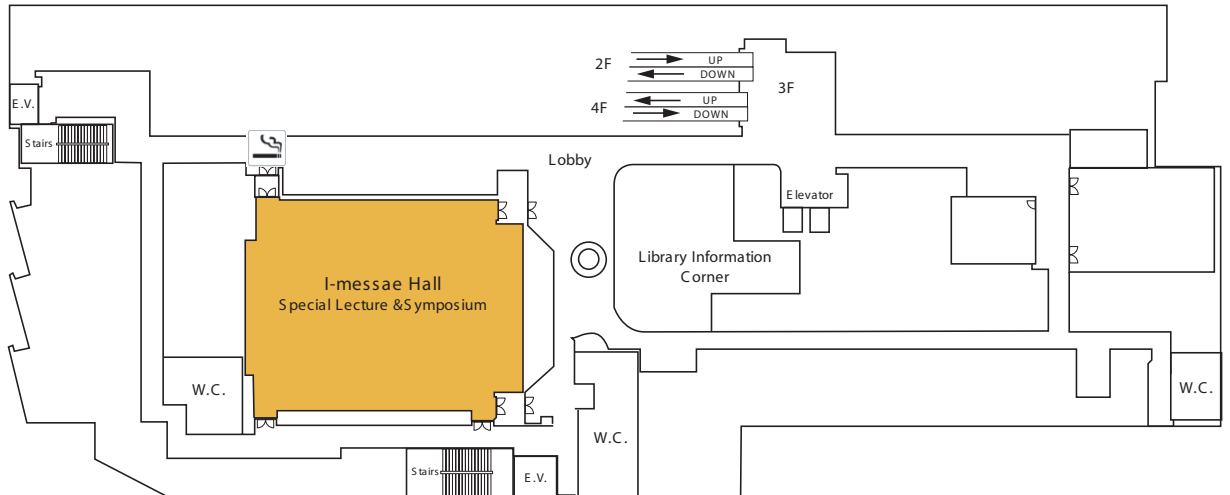

# Floor Map of E gret Himeji

## 4th-Floor / Conference Reception & Internet Lounge

## 3rd-Floor / I-messae Hall & Coffee Lounge

## B1st-Floor / Poster & Exhibition

Category	
<span style="display:inline-block; width:15px; height:15px; background-color:yellow;"></span>	Reception
<span style="display:inline-block; width:15px; height:15px; background-color:orange;"></span>	Conference Hall
<span style="display:inline-block; width:15px; height:15px; background-color:lightblue;"></span>	Poster
<span style="display:inline-block; width:15px; height:15px; background-color:lightgreen;"></span>	Exhibition
<span style="display:inline-block; width:15px; height:15px; background-color:pink;"></span>	Resting Space